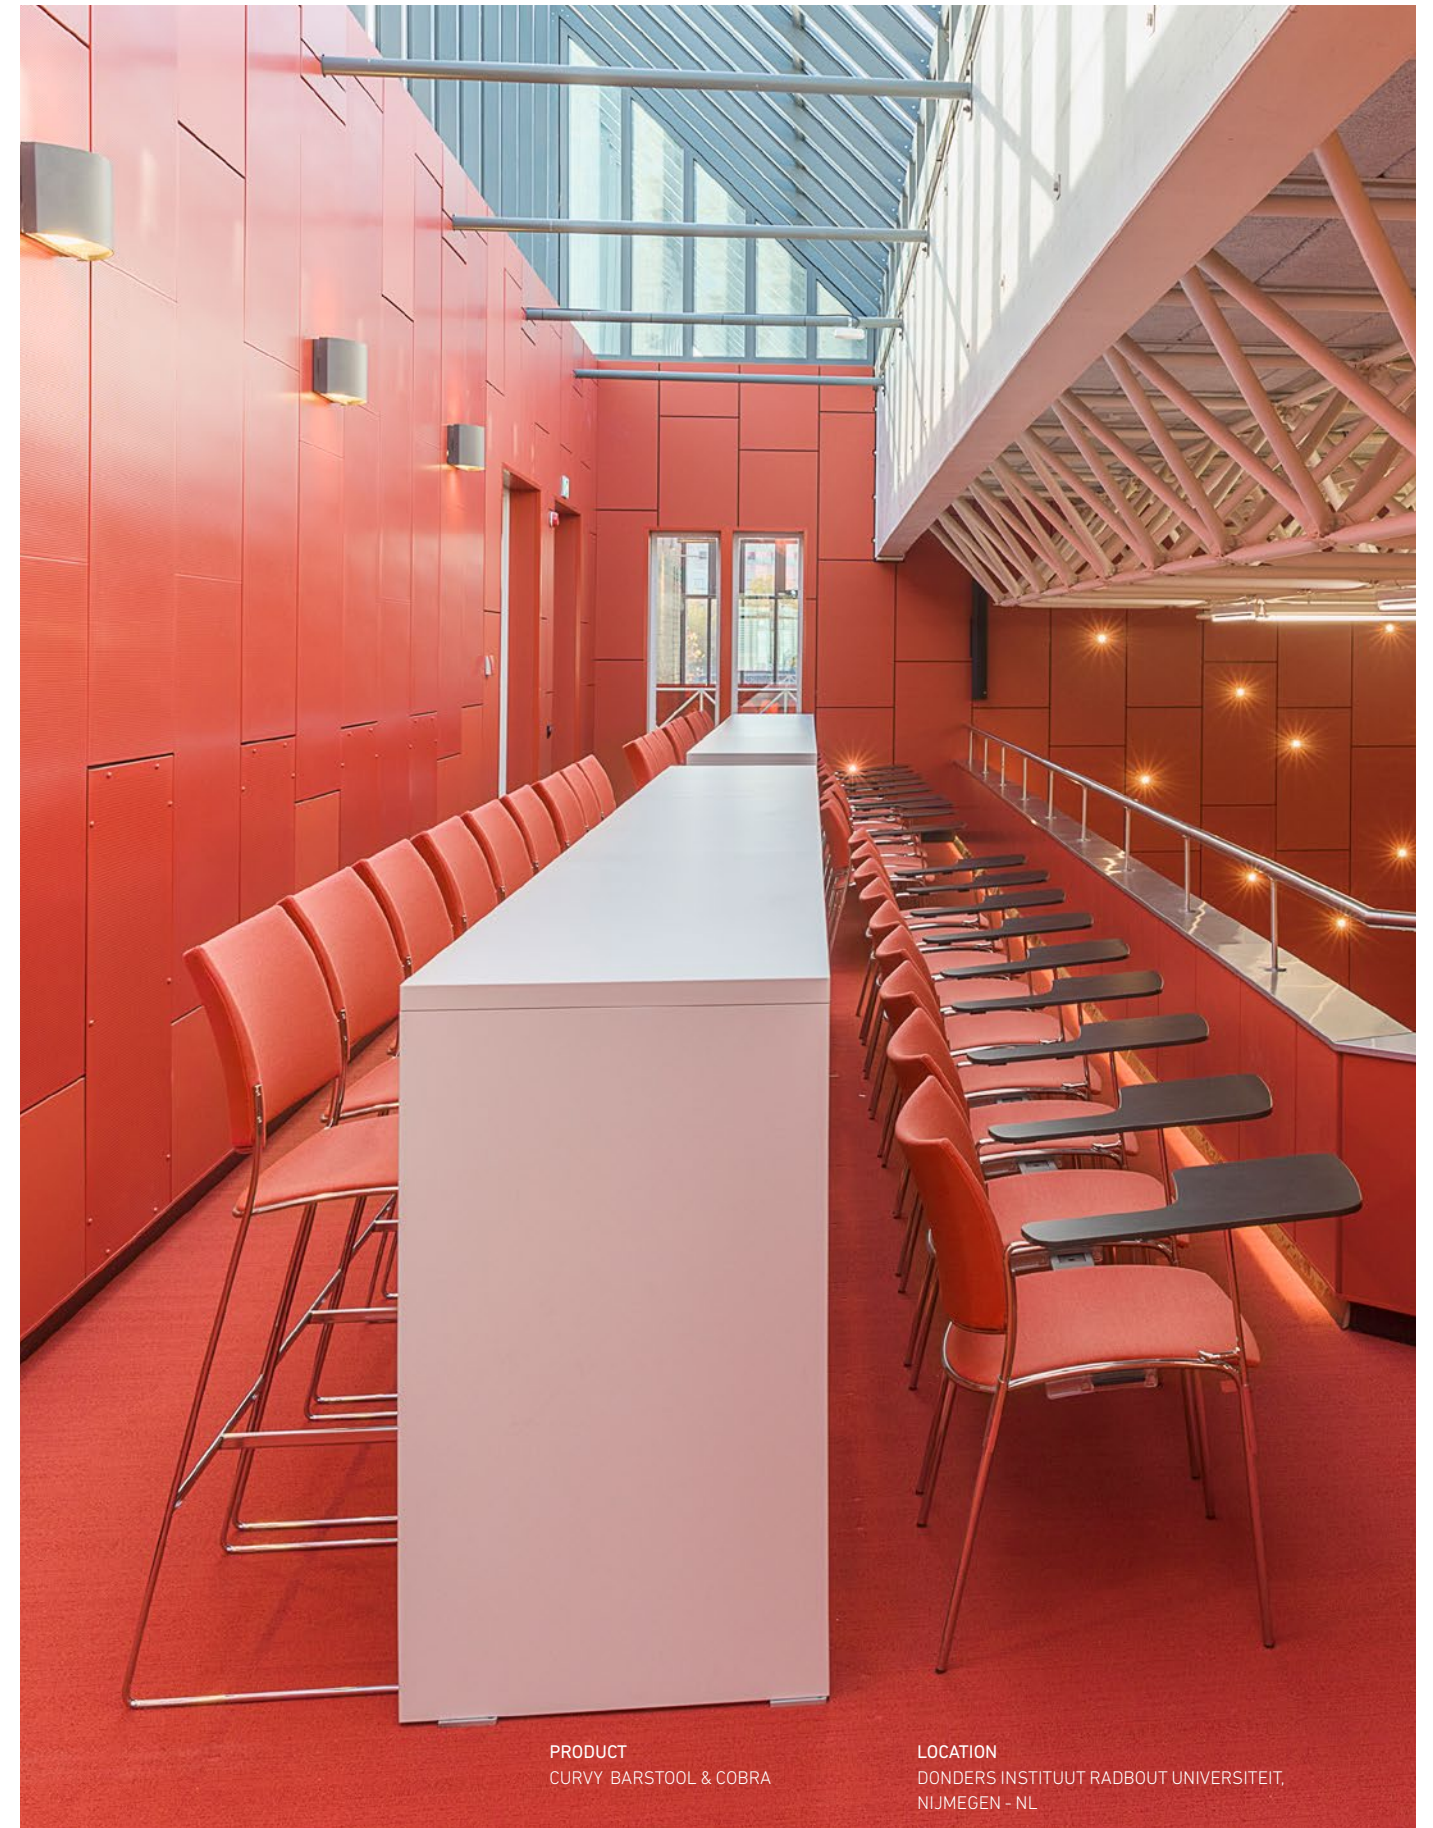

PRODUCT
CURVY BARSTOOL & COBRA

LOCATION
DONDERS INSTITUUT RADBOUW UNIVERSITEIT,
NIJMEGEN - NL