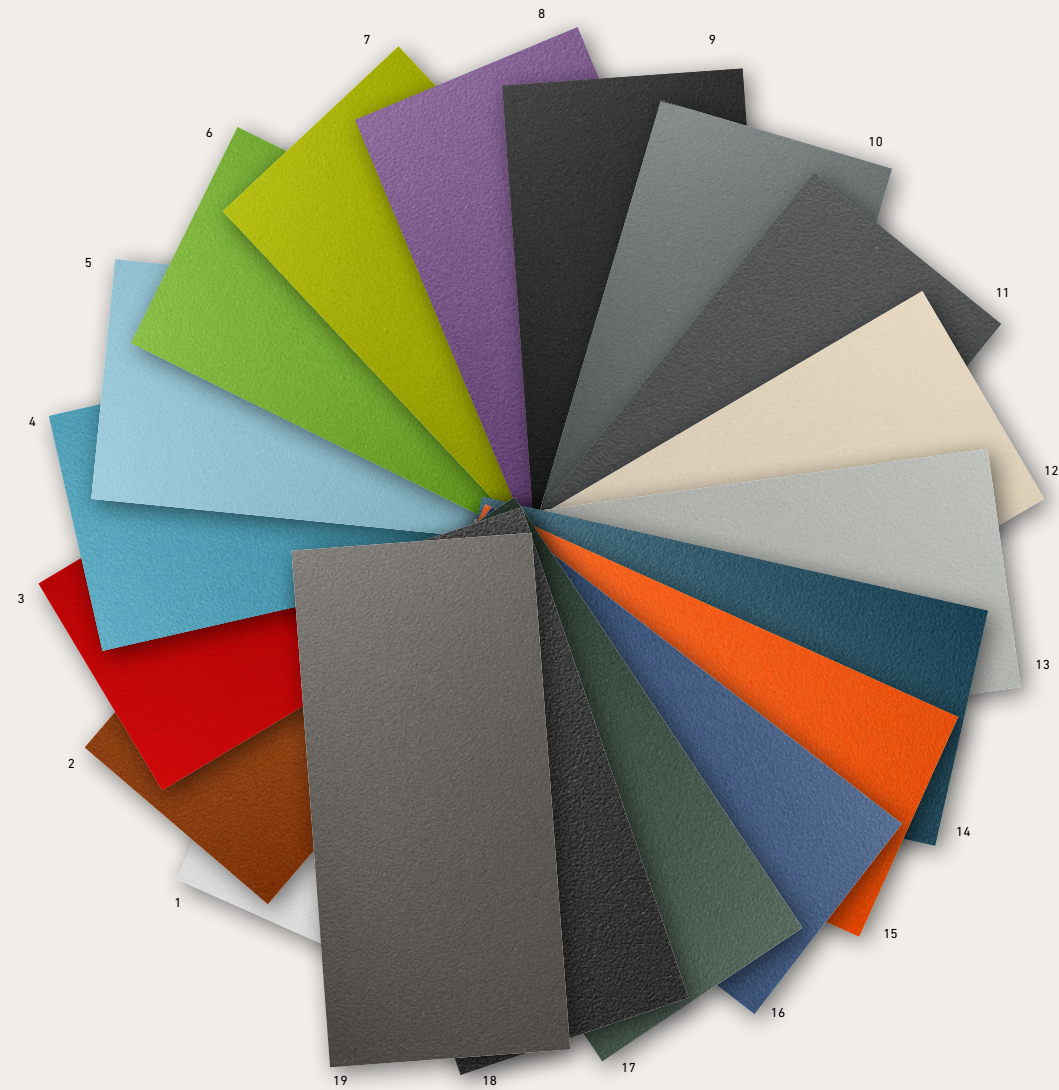

FINISHES

plastic colours

1 Clear white	6 Apple green	11 Graphite	Colour range Circular
2 Brick	7 Lime green	12 Crème white	16 Ocean blue
3 Tomato	8 Violet	13 Sand	17 Forest green
4 Azur blue	9 Black	14 Petrol	18 Lava black
5 Sky blue	10 Grey	15 Orange	19 Stone grey