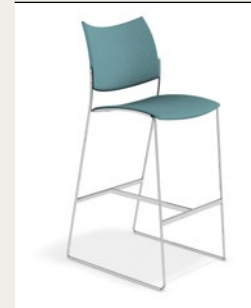

1288/07 9 KG

shell plastic

1289/07 9.2 KG

shell plastic,
upholstered seat

2288/07 9.5 KG

fully upholstered

CURVY BARSTOOL counter

3288/06 9.5 KG