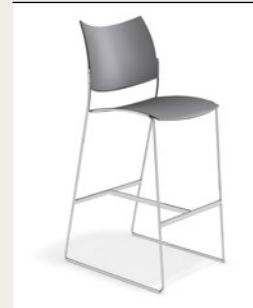

3288/06 9.5 KG

CURVY BARSTOOL

shell plastic