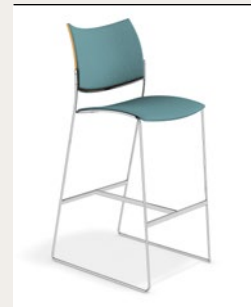

Backrest padded upholstered
+ upholstered seat

sizes in cm