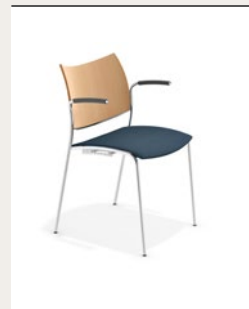

Backrest padded upholstered
+ upholstered seat

With armrests

3278/10

6.7 KG

shell natural beech

3279/10

6.9 KG

Backrest natural beech +
upholstered seat