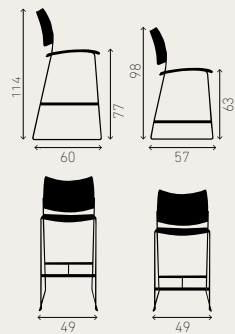

Seat element completely upholstered

OPTIONS

table

armrest

corner element

wall spacer

joining leg

CURVY BARSTOOL

CURVY BARSTOOL counter

1288/06 8.7 KG

shell plastic

1289/06 8.9 KG

shell plastic,
upholstered seat

2288/06 9.3 KG

fully upholstered

CURVY BARSTOOL