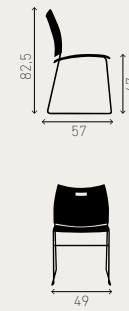

CARVER

CARVER