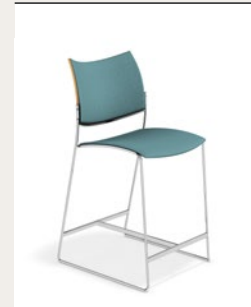

3287/07 10.2 KG

Backrest padded upholstered
+ upholstered seat