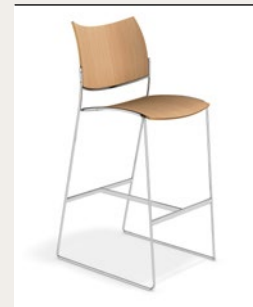

shell natural beech

3289/06 9.7 KG

Backrest natural beech +
upholstered seat

3287/06 10 KG

Backrest padded upholstered
+ upholstered seat

CURVY BARSTOOL

3288/07 9.7 KG

shell natural beech