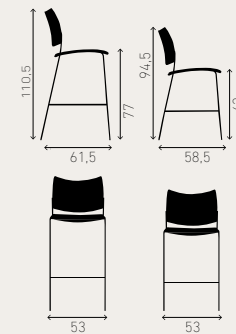

3289/07 9.9 KG

Backrest natural beech +
upholstered seat

3287/07 10.2 KG

Backrest padded upholstered
+ upholstered seat

sizes in cm

COBRA BARSTOOL

COBRA BARSTOOL counter

1278/06 7.5 KG