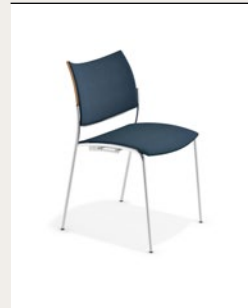

3278/00

6.2 KG

shell natural beech

3279/00

6.4 KG

Backrest natural beech +
upholstered seat

3277/00

6.7 KG