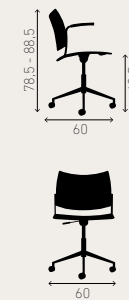

7.8 KG

shell plastic,
upholstered seat

2258/00

8 KG

fully upholstered

Underseat linking
centre-to-centre distance
Chair-Chair 51,5 cm

Floor linking
centre-to-centre distance
Chair-Chair 51 cm
Chair-Armchair 54 cm

stackable up to 25 chairs

CELLO

1298/00

10.7 KG

shell plastic

1299/00

10.9 KG

shell plastic,
upholstered seat