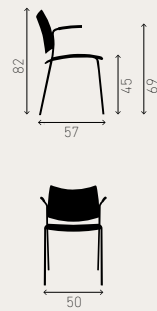

shell natural beech

3289/10 8.5 KG

Backrest natural beech + upholstered seat

3287/10 8.8 KG

Backrest padded upholstered + upholstered seat

Underseat linking
centre-to-centre distance
Chair-Chair 50 cm
Chair-Armchair 54,4 cm
Armchair-Armchair 59,1 cm

Floor linking
centre-to-centre distance
Chair-Chair 51 cm
Chair-Armchair 54 cm

stackable up to 45 chairs

sizes in cm

COBRA

COBRA

1278/00

5.5 KG

shell plastic