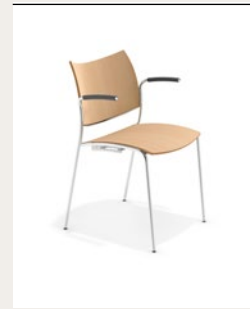

With armrests

3278/10

6.7 KG

shell natural beech

3279/10

6.9 KG