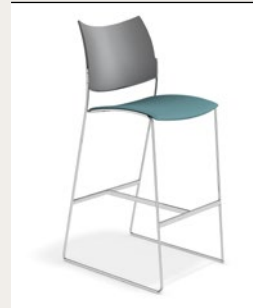

3289/06 9.7 KG

shell plastic,
upholstered seat