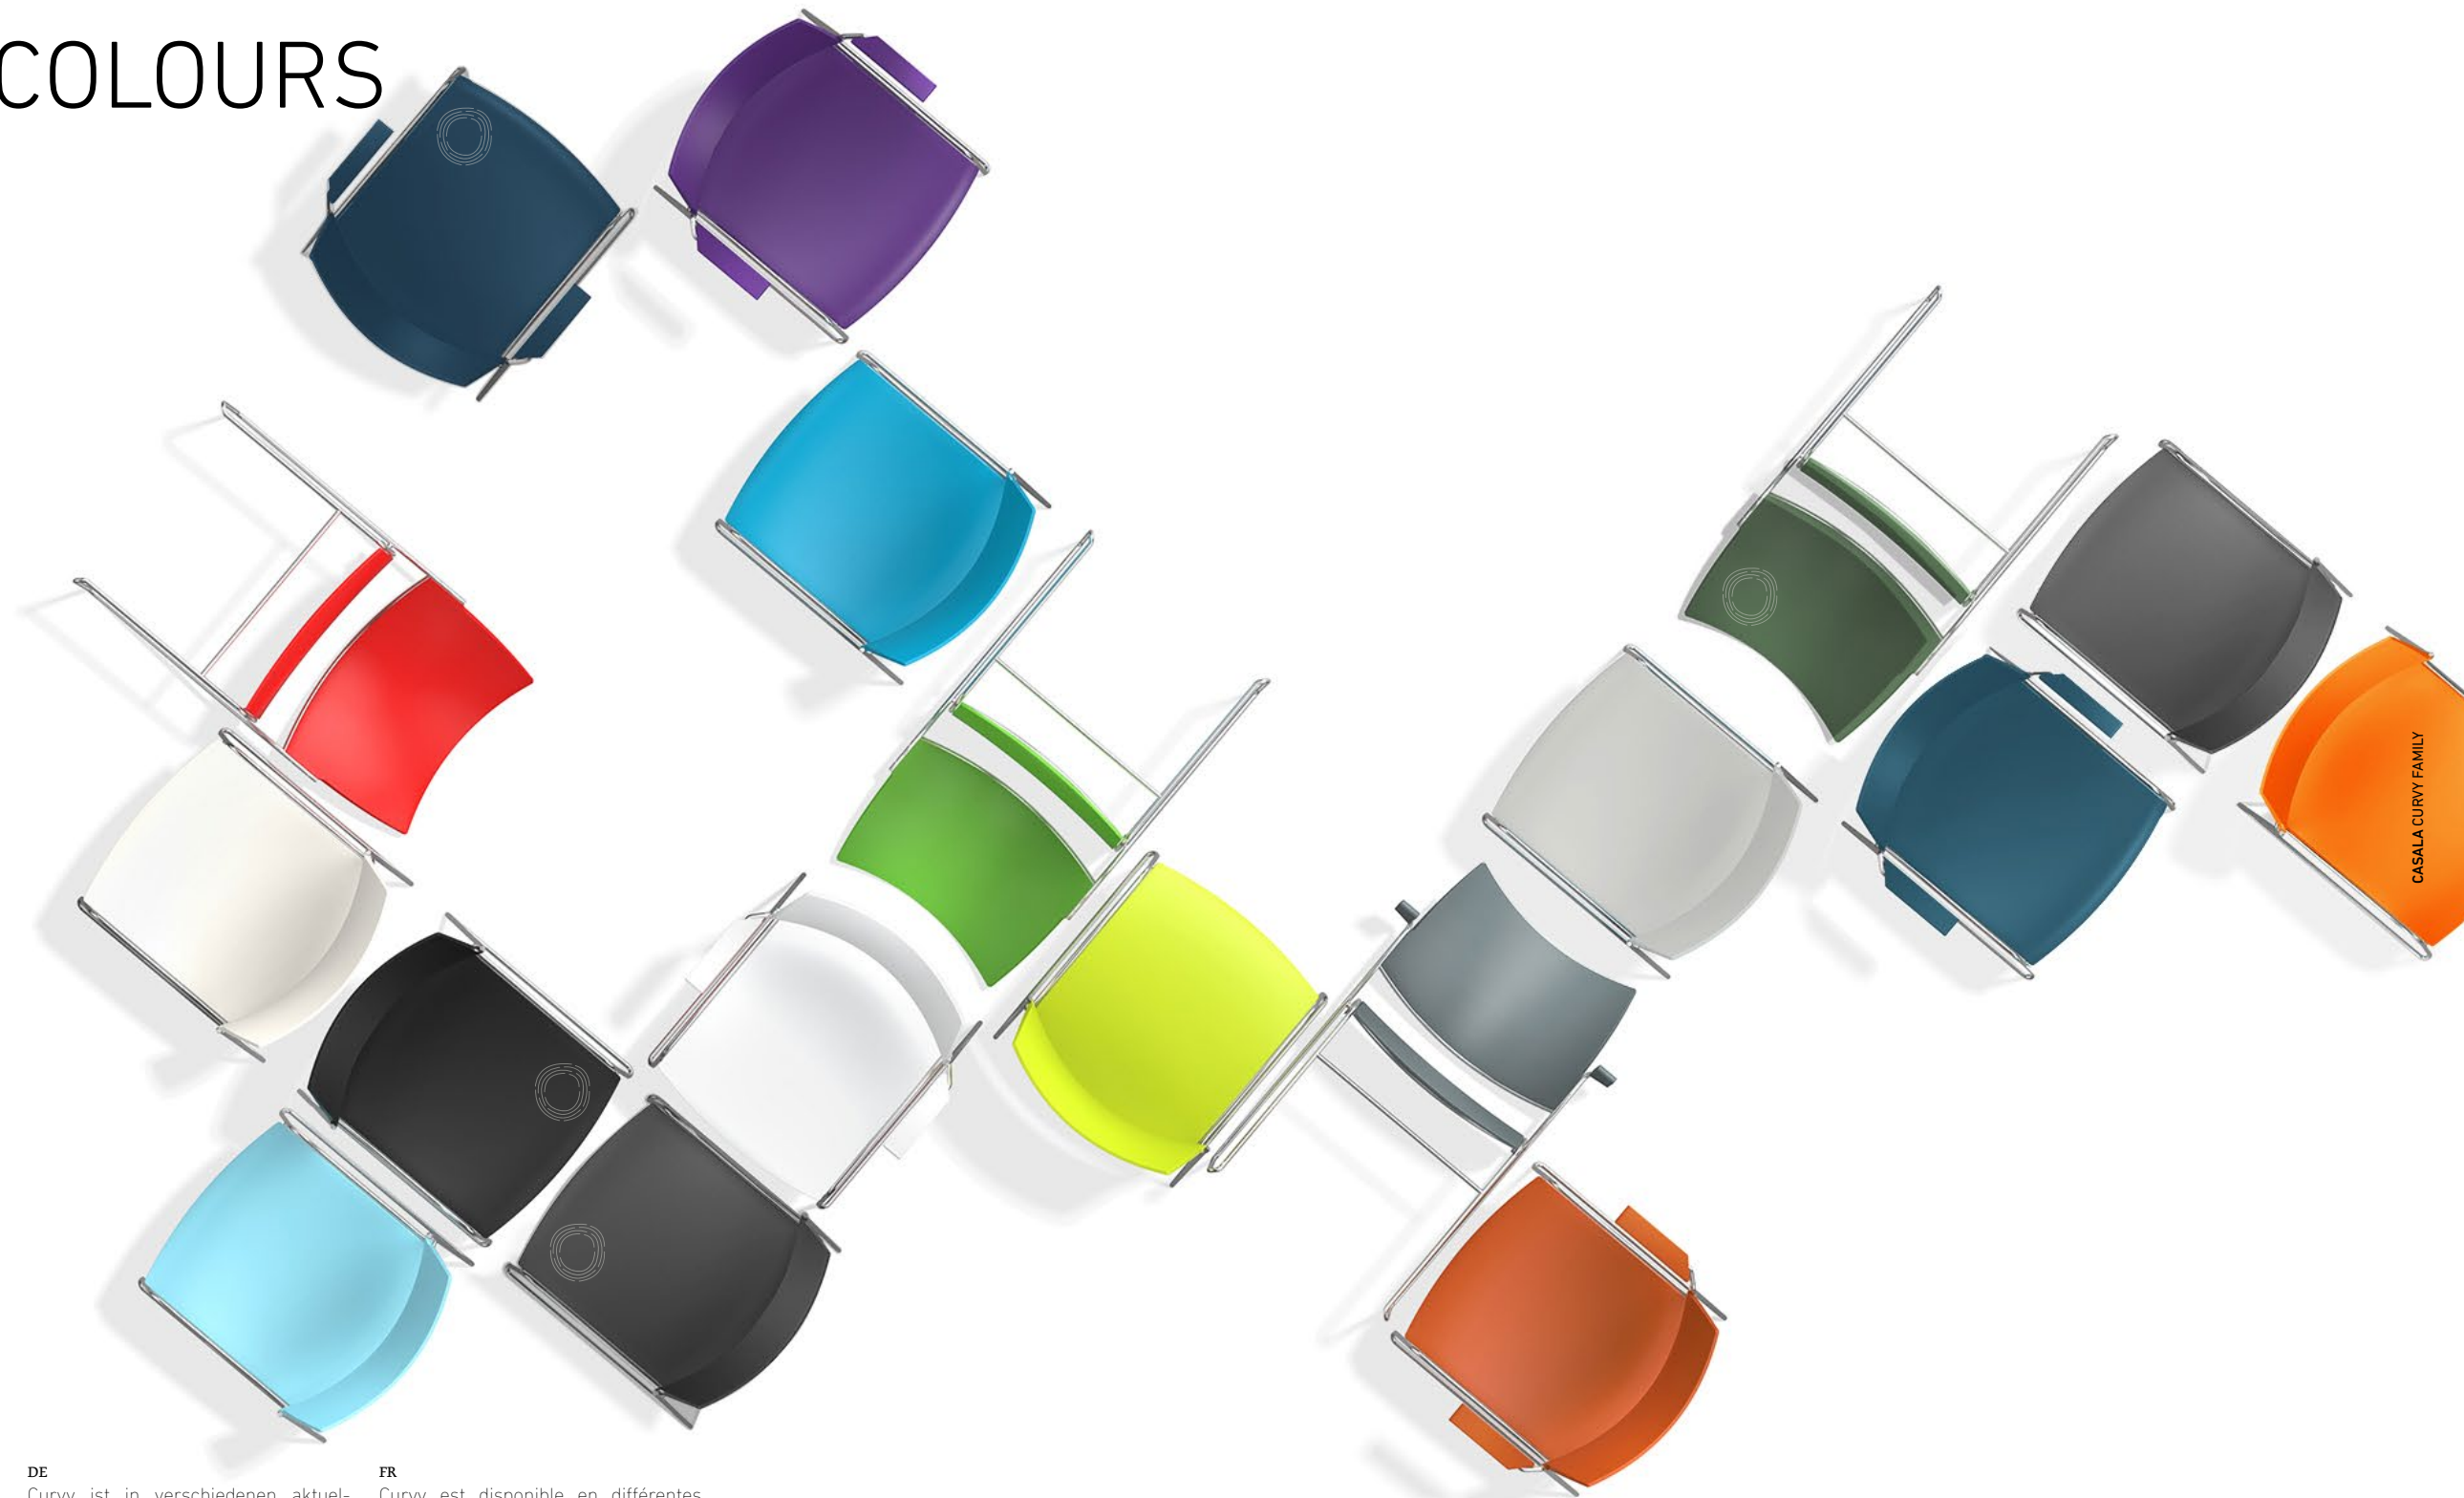

COLOURS

UK
Curvy comes in different contemporary colours to match your design concept. No matter which colour you choose, rest assured that Curvy will add a fresh, modern touch to the room.

NL
Curvy is verkrijgbaar in diverse eigentijdse kleuren. Hiermee kunt u Curvy perfect afstemmen op uw inrichtingsconcept. Welke kleur u ook kiest, met Curvy geeft u iedere ruimte een frisse, moderne uitstraling.

DE
Curvy ist in verschiedenen aktuellen Farben erhältlich. Damit können Sie den Curvy perfekt auf Ihr Einrichtungskonzept abstimmen. Egal für welche Farbe Sie sich entscheiden, mit dem Curvy bekommt jeder Raum eine frische, moderne Ausstrahlung.

FR
Curvy est disponible en différentes couleurs contemporaines. Ce qui vous permet de parfaitement adapter Curvy à votre concept d'aménagement. Quelle que soit la couleur que vous choisissez, Curvy donne à chaque espace un aspect frais et moderne !

Colour range

- Black
- Graphite
- Grey
- Brick
- Tomato

- Orange
- Lime green
- Apple green
- Sky blue
- Azur blue

- Petrol
- Violet
- Sand
- Crème white
- Clear white

Colour range Circular

- Lava black
- Stone grey
- Forest green
- Ocean blue