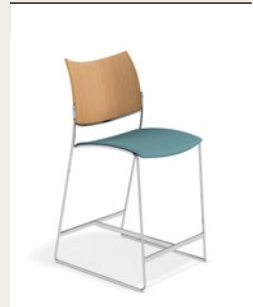

3289/07 9.9 KG

Backrest natural beech +
upholstered seat