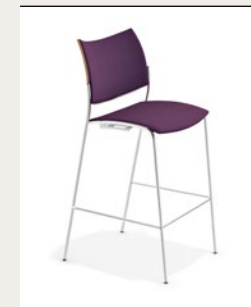

Backrest padded upholstered
+ upholstered seat

sizes in cm