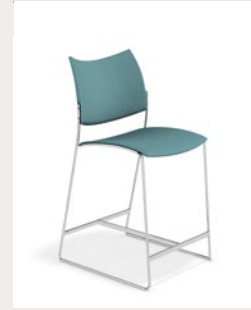

CURVY BARSTOOL counter

1288/06 8.7 KG

shell plastic

1289/06 8.9 KG

shell plastic,
upholstered seat

2288/06 9.3 KG

fully upholstered

CURVY BARSTOOL