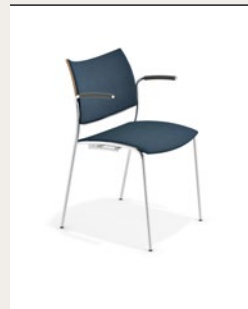

Backrest padded upholstered
+ upholstered seat

Underseat linking
centre-to-centre distance
Chair-Chair 50,8 cm
Chair-Armchair 55,2 cm
Armchair-Armchair 55,2 cm

Floor linking
centre-to-centre distance
Chair-Chair 51 cm
Chair-Armchair 54 cm

stackable up to 25 chairs

sizes in cm