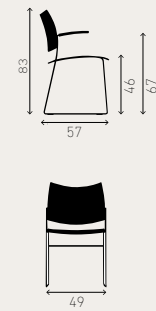

CURVY

CURVY

1288/00 7 KG

shell plastic

1289/00 7.2 KG

shell plastic, upholstered seat

2288/00 7.5 KG

fully upholstered