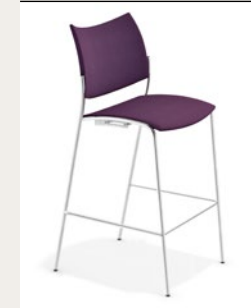

3277/06 8.8 KG

fully upholstered

stackable up to 5 chairs