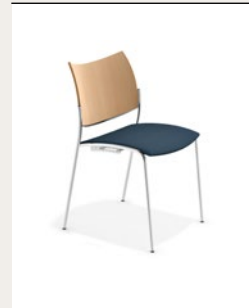

3278/00

6.2 KG

shell natural beech

3279/00

6.4 KG

Backrest natural beech +
upholstered seat

3277/00

6.7 KG