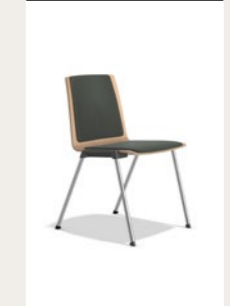

2894/00

7.5KG

shell natural beech,
padded seat & back