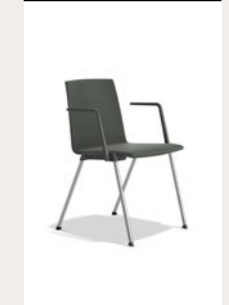

2893/10

8.3 KG

fully upholstered