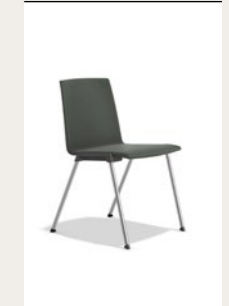

2893/00

7.2 KG

fully upholstered