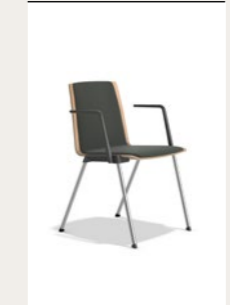

2892/10

8.7 KG

shell natural beech,
padded upholstery