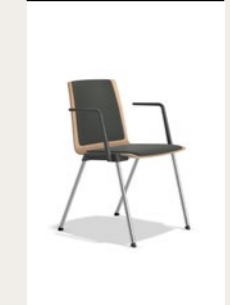

2894/10

8.6 KG

shell natural beech,
padded seat & back